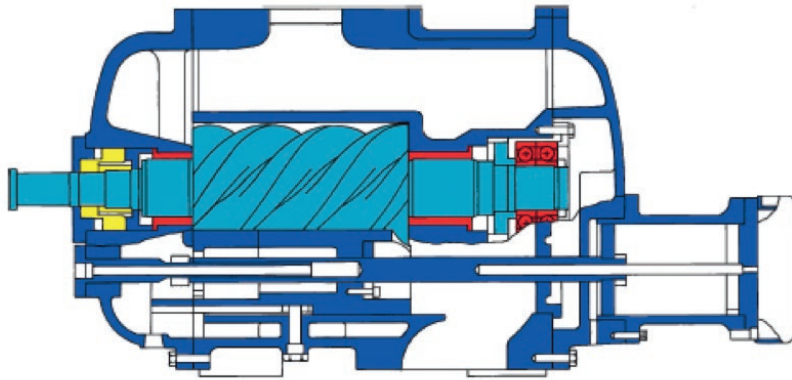

WRVi 255mm range

Oil injected screw compressors Product specifications

Sectional view of typical WRV screw compressor

Howden's WRV range of screw compressors are well proven, offer high reliability and versatility, and are designed for a wide range of applications. Our double-walled casing design, robust and highly reliable oil injected range, which includes the world's largest capacity oil injected screw compressors.

WRV 255 illustrative performance

WRV 255 variants	Speed rpm	Swept volume m ³ /hr	Nominal capacities in kW for R717			Dimensions in mm basic unit L x W x H	Weight (basic direct drive unit) kg / lbs	Sound pressure level dBa
			High stage -10/+35°C	Booster -40/-10°C	With economiser -40/+35°C			
WRV255/110	3000	1590	1015	323	303	1493x692x711	1200 / 2645	87
WRV255/130	3000	1755	1192	360	357	1544x692x711	1270 / 2799	87
WRV255/145	3000	2150	1380	439	414	1583x692x711	1352 / 2921	87
WRV255/165	3000	2395	1523	485	460	1633x692x711	1422 / 3134	87
WRV255/193	3000	2630	1714	545	536	1705x692x711	1540 / 3395	87
WRV255/220	3000	3190	2031	647	618	1818x692x711	1650 / 3638	87